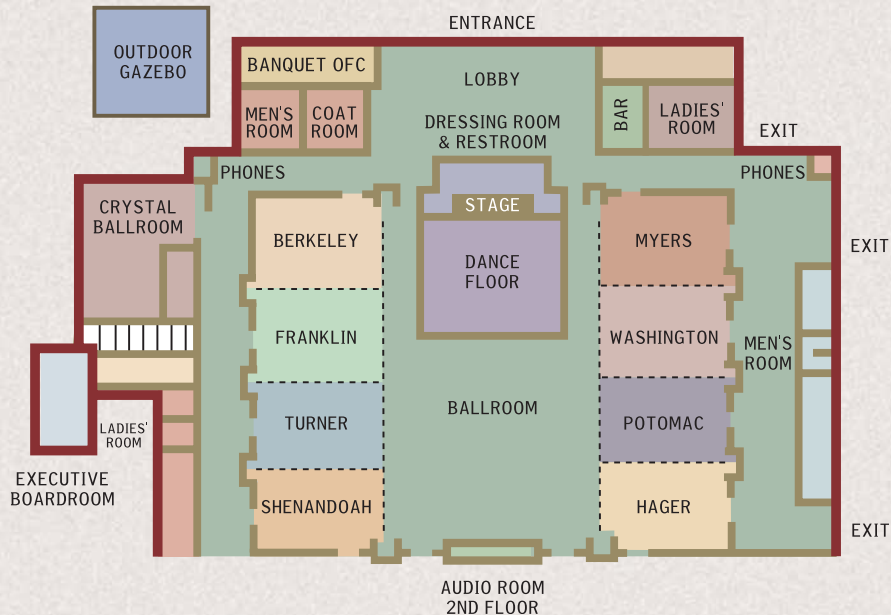

901 Dual Highway • Hagerstown, Maryland 21740 • 301.733.5100

888.528.6738

Email: Info@ClarionAntietam.com • ClarionAntietam.com

ANTIETAM CREEK

Meeting Facilities

When it comes to business meetings, time is of the essence. No one can meet your needs more quickly than the Clarion Hotel & Conference Center. Experienced meeting coordinators provide superb attentive service that is truly exemplary. Regardless of whether you need a meeting room for the day or are planning a conference for 500 for several days, the Clarion Hotel & Conference Center is the perfect place to meet.

Room Name	Size	Sq. Ft.	Banquet	Classroom	Theatre	Reception	U-Shape
Grand Ballroom	138'x109'	15025	1000	650	1500	2000	-
Main Ballroom	109'x60	6552	400	300	700	800	150
Berkeley	39'x27'	1059	60	48	75	85	35
Franklin	39'x28'	1059	60	48	75	85	35
Turner	39'x29'	1059	60	48	75	85	35
Shenandoah	39'x30'	1059	60	48	75	85	35
Myers	39'x31'	1059	60	48	75	85	35
Washington	39'x32'	1059	60	48	75	85	35
Potomac	39'x33'	1059	60	48	75	85	35
Hager	39'x34'	1059	60	48	75	85	35
Crystal Ballroom	82'x50'	2050	110	85	110	150	60
Front of Crystal	41'x30'	1230	70	50	70	70	40
Back of Crystal	41'x20'	820	40	35	40	50	20
Atrium	-	-	-	-	-	400	-
Learning Centers (4)	52'x35'	1834	70	60	80	100	40
Executive Board Room	Seats 16 people, conference style						